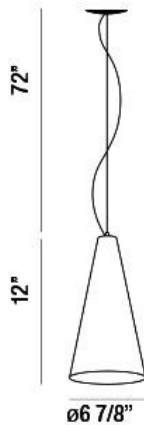

ISOLO, 7" ROUND PENDANT

Options Available

ITEM NO.	FINISH	SHADE
30452-015	CHROME	CLEAR
30452-022	CHROME	AMBER
30452-039	CHROME	SMOKE

PRODUCT DETAILS

No.	:	30452-022
Product Color	:	CHROME
Product Material	:	METAL
Shade / Accent Colour	:	AMBER
Shade / Accent Material	:	HAND-BLOWN GLASS
Diameter	:	6.88"
Height	:	12"
Overall Height	:	84"
Weight	:	4.7lbs

LIGHT SOURCE DETAILS

Number of Bulbs	:	1
Light Source	:	Incandescent
Light Source Type	:	A19
Input Voltage	:	120V
Bulb Voltage	:	120V
Socket Type	:	E26
Wattage	:	60W
Total Wattage	:	60W
Bulb Included	:	No
Dimmable	:	Yes

TECHNICAL DETAILS

Light Direction	:	Down
Hanging Support Type	:	AIRCRAFT CABLE
Hanging Support Length	:	72"
Adjustable Lamp Head	:	No
Location	:	DRY
Approval	:	

PROJECT INFORMATION

 Job Name: Date: Type: