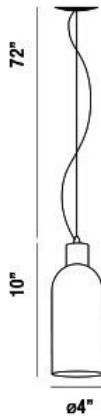

## LUNGA, 4" ROUND PENDANT

### PRODUCT DETAILS

No.	:	30451-032
Product Color	:	CHROME
Product Material	:	METAL
Shade / Accent Colour	:	SMOKE
Shade / Accent Material	:	HAND-BLOWN GLASS
Diameter	:	4"
Height	:	10"
Overall Height	:	82"
Weight	:	3.3lbs

### TECHNICAL DETAILS

Light Direction	:	Down
Hanging Support Type	:	AIRCRAFT CABLE
Hanging Support Length	:	72"
Adjustable Lamp Head	:	No
Location	:	DRY
Approval	:	