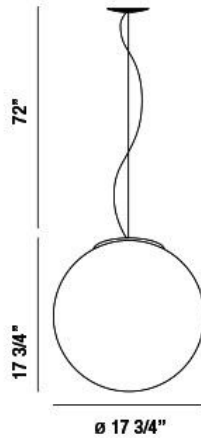

BORG0, 18" ROUND PENDANT

Options Available

ITEM NO.	FINISH	SHADE
30449-015	CHROME	CLEAR
30449-022	CHROME	AMBER
30449-039	CHROME	SMOKE

PRODUCT DETAILS

No.	:	30449-015
Product Color	:	CHROME
Product Material	:	METAL
Shade / Accent Colour	:	CLEAR
Shade / Accent Material	:	HAND-BLOWN GLASS
Diameter	:	17.75"
Height	:	17.75"
Overall Height	:	89.75"
Weight	:	15lbs

LIGHT SOURCE DETAILS

Number of Bulbs	:	1
Light Source	:	Incandescent
Light Source Type	:	A19
Input Voltage	:	120V
Bulb Voltage	:	120V
Socket Type	:	E26
Wattage	:	60W
Total Wattage	:	60W
Bulb Included	:	No
Dimmable	:	Yes

TECHNICAL DETAILS

Light Direction	:	Down
Hanging Support Type	:	AIRCRAFT CABLE
Hanging Support Length	:	72"
Adjustable Lamp Head	:	No
Location	:	DRY
Approval	:	

PROJECT INFORMATION

Job Name: Date: Type:

Comments: