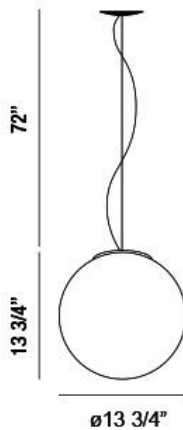

## BORG0, 14" ROUND PENDANT

### PRODUCT DETAILS

No.	:	30448-032
Product Color	:	CHROME
Product Material	:	METAL
Shade / Accent Colour	:	SMOKE
Shade / Accent Material	:	HAND-BLOWN GLASS
Diameter	:	13.75"
Height	:	13.75"
Overall Height	:	85.75"
Weight	:	9.9lbs

### TECHNICAL DETAILS

Light Direction	:	Down
Hanging Support Type	:	AIRCRAFT CABLE
Hanging Support Length	:	72"
Adjustable Lamp Head	:	No
Location	:	DRY
Approval	:	