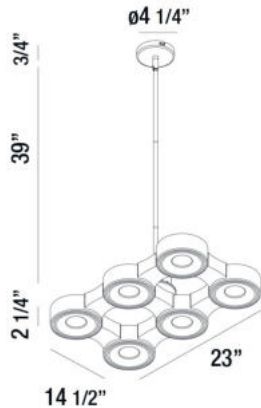

STAVRO, 23" RECTANGULAR PENDANT

PRODUCT DETAILS

No.	:	30444-010
Product Color	:	WHITE
Length	:	23"
Width	:	14.5"
Height	:	2.25"
Overall Height	:	42"
Weight	:	19.4lbs

LIGHT SOURCE DETAILS

Light Source Type	:	INTEGRATED LED
Input Voltage	:	120V
Bulb Voltage	:	120V
Total Wattage	:	54W
Total Lumen	:	3600lm
Kelvin	:	3000K
CRI	:	80
Dimmable	:	Yes

Options Available

ITEM NO.	FINISH	SHADE
30444-010	WHITE	

TECHNICAL DETAILS

Light Direction	:	Down
Hanging Support Type	:	ROD
Hanging Support Length	:	39"
Canopy / Backplate Height	:	0.75"
Canopy / Backplate Dia.	:	4.25"
Adjustable Lamp Head	:	No
Location	:	DRY
Approval	:	