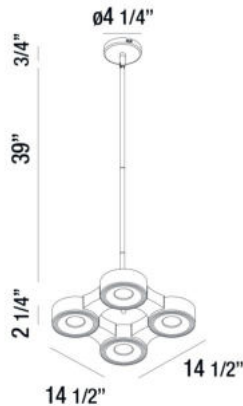

### PRODUCT DETAILS

No.	:	30443-013
Product Color	:	WHITE
Length	:	14.5"
Width	:	14.5"
Height	:	2.25"
Overall Height	:	42"
Weight	:	12.7lbs

### TECHNICAL DETAILS

Light Direction	:	Down
Hanging Support Type	:	ROD
Hanging Support Length	:	39"
Canopy / Backplate Height	:	0.75"
Canopy / Backplate Dia.	:	4.25"
Adjustable Lamp Head	:	No
Location	:	DRY
Approval	:	