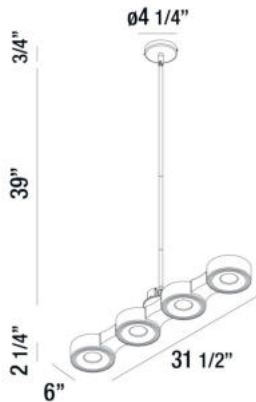

STAVRO, 32" LINEAR PENDANT

PRODUCT DETAILS

No.	:	30442-016
Product Color	:	WHITE
Length	:	31.5"
Width	:	6"
Height	:	2.25"
Overall Height	:	42"
Weight	:	12.7lbs

LIGHT SOURCE DETAILS

Light Source Type	:	INTEGRATED LED
Input Voltage	:	120V
Bulb Voltage	:	120V
Total Wattage	:	36W
Total Lumen	:	2400lm
Kelvin	:	3000K
CRI	:	80
Dimmable	:	Yes

Options Available

ITEM NO.	FINISH	SHADE
30442-016	WHITE	

TECHNICAL DETAILS

Light Direction	:	Down
Hanging Support Type	:	ROD
Hanging Support Length	:	39"
Canopy / Backplate Height	:	0.75"
Canopy / Backplate Dia.	:	4.25"
Adjustable Lamp Head	:	No
Location	:	DRY
Approval	:	