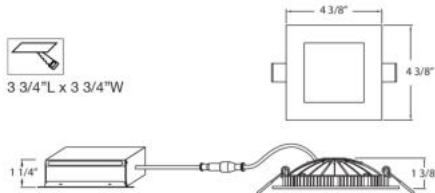

30426, 4 INCH SQUARE DOME 9W LED RECESS

PRODUCT DETAILS

No.	:	30426-02
Product Color	:	WHITE
Length	:	4.375"
Width	:	4.375"
Height	:	1.375"

LIGHT SOURCE DETAILS

Light Source Type	:	INTEGRATED LED
Input Voltage	:	120V
Bulb Voltage	:	120V
Socket Type	:	LED
Total Wattage	:	9W
Total Lumen	:	580lm
Kelvin	:	3000K
CRI	:	80
Dimmable	:	Yes

Options Available

ITEM NO.	FINISH	SHADE
30426-02	WHITE	

TECHNICAL DETAILS

Light Direction	:	Down
Adjustable Lamp Head	:	No
Location	:	DRY
Approval	:	
Title 24	:	Yes
Beam Angle	:	120
Cut Hole Length	:	3.75"
Cut Hole Width	:	3.75"