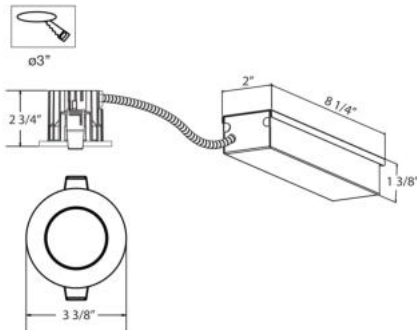

30351, 15W LED RECESS LIGHT

PRODUCT DETAILS

No.	:	30351-011
Product Color	:	FROST
Shade / Accent Colour	:	WHITE
Diameter	:	3.375"
Height	:	2.75"
Weight	:	1lbs

LIGHT SOURCE DETAILS

Light Source Type	:	INTEGRATED LED
Input Voltage	:	120V
Bulb Voltage	:	120V
Socket Type	:	LED
Total Wattage	:	15W
Total Lumen	:	1290lm
Kelvin	:	3000K
CRI	:	80
Dimmable	:	Yes

Options Available

ITEM NO.	FINISH	SHADE
30351-011	FROST	WHITE

TECHNICAL DETAILS

Light Direction	:	Down
Driver	:	ES 350MA 36V DRIVER
Adjustable Lamp Head	:	No
IP Rating	:	44
Location	:	WET
Approval	:	
Title 24	:	Yes
Beam Angle	:	70
Cut Hole Diameter	:	3"