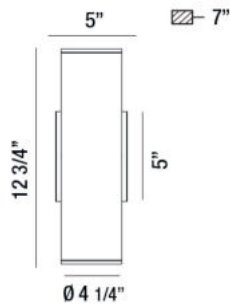

30349, 2x10W LED OUTDOOR UP & DOWNLIGHT SCONCE

PRODUCT DETAILS

No.	:	30349-018
Product Color	:	GREY
Shade / Accent Colour	:	CLEAR
Width	:	4.5"
Height	:	11.75"
Ext	:	7"

LIGHT SOURCE DETAILS

Light Source Type	:	INTEGRATED LED
Input Voltage	:	120V
Bulb Voltage	:	120V
Socket Type	:	LED
Total Wattage	:	20W
Total Lumen	:	1500lm
Kelvin	:	3000K
CRI	:	80

Options Available

ITEM NO.	FINISH	SHADE
30349-018	GREY	CLEAR

TECHNICAL DETAILS

Light Direction	:	Down
Canopy / Backplate Height	:	5"
Canopy / Backplate Width	:	5"
Driver	:	Electronic driver 120V 50/60Hz
Adjustable Lamp Head	:	No
IP Rating	:	54
Location	:	WET
Approval	:	
Title 24	:	Yes