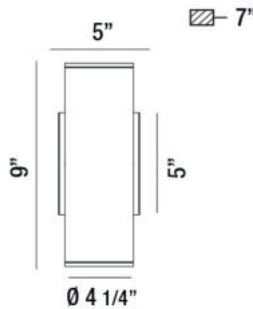

### PRODUCT DETAILS

No.	:	30347-014
Product Color	:	GREY
Shade / Accent Colour	:	CLEAR
Width	:	4.5"
Height	:	9"
Ext	:	7"
Weight	:	2.9lbs

### TECHNICAL DETAILS

Light Direction	:	Down
Canopy / Backplate Height	:	5"
Canopy / Backplate Width	:	5"
Driver	:	Electronic driver 120V 50/60Hz
Adjustable Lamp Head	:	No
IP Rating	:	54
Location	:	WET
Approval	:	
Title 24	:	Yes