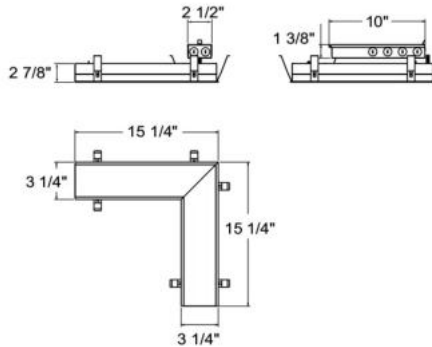

30346, RECESSED DOWNLIGHT - SLOT LIGHT - L PANEL

PRODUCT DETAILS

No.	:	30346-017
Product Color	:	WHITE
Length	:	15.25"
Width	:	3.25"
Height	:	2.875"

LIGHT SOURCE DETAILS

Light Source Type	:	INTEGRATED LED
Input Voltage	:	120V
Bulb Voltage	:	120V
Socket Type	:	LED
Total Wattage	:	13W
Total Lumen	:	720lm
Kelvin	:	3000K
CRI	:	80+
Dimmable	:	No

Options Available

ITEM NO.	FINISH	SHADE
30346-017	WHITE	

TECHNICAL DETAILS

Light Direction	:	Down
Driver	:	TRIAC
Adjustable Lamp Head	:	No
IP Rating	:	20
Location	:	DRY
Title 24	:	Yes
Beam Angle	:	120
Cut Hole Length	:	15.125"
Cut Hole Width	:	3.688"