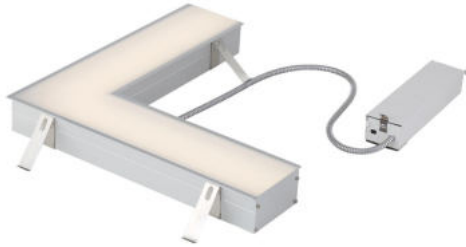

30346, RECESSED DOWNLIGHT - SLOT LIGHT - L PANEL

PRODUCT DETAILS

No.	:	30346-017
Product Color	:	WHITE
Length	:	15.25"
Width	:	3.25"
Height	:	2.875"

LIGHT SOURCE DETAILS

Light Source Type	:	INTEGRATED LED
Input Voltage	:	120V
Bulb Voltage	:	120V
Socket Type	:	LED
Total Wattage	:	13W
Total Lumen	:	720lm
Kelvin	:	3000K
CRI	:	80+
Dimmable	:	No

Options Available

ITEM NO.	FINISH	SHADE
30346-017	WHITE	

TECHNICAL DETAILS

Light Direction	:	Down
Driver	:	TRIAC
Adjustable Lamp Head	:	No
IP Rating	:	20
Location	:	DRY
Title 24	:	Yes
Beam Angle	:	120
Cut Hole Length	:	15.125"
Cut Hole Width	:	3.688"