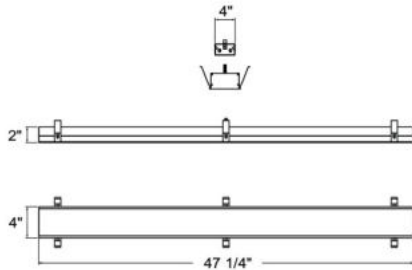

30345, RECESSED DOWNLIGHT - SLOT LIGHT - TJ PANEL

PRODUCT DETAILS

No.	:	30345-010
Product Color	:	WHITE
Length	:	47.25"
Width	:	4"
Height	:	2"

LIGHT SOURCE DETAILS

Light Source Type	:	INTEGRATED LED
Input Voltage	:	120V
Bulb Voltage	:	120V
Socket Type	:	LED
Total Wattage	:	24W
Total Lumen	:	1330lm
Kelvin	:	3000K
CRI	:	80
Dimmable	:	Yes

Options Available

ITEM NO.	FINISH	SHADE
30345-010	WHITE	

TECHNICAL DETAILS

Light Direction	:	Down
Driver	:	TRIAC
Adjustable Lamp Head	:	No
IP Rating	:	20
Location	:	DRY
Title 24	:	Yes
Beam Angle	:	120
Cut Hole Length	:	47.25"
Cut Hole Width	:	3.688"