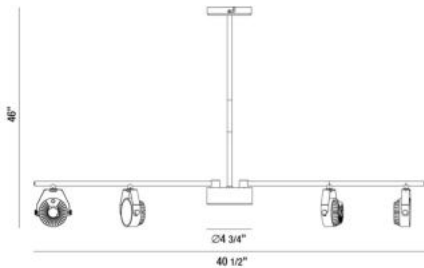

30342, 5-LIGHT 45W LED

PRODUCT DETAILS

No. : 30342-019
 Product Color : WHITE
 Length : 40.5"
 Height : 46"

LIGHT SOURCE DETAILS

Light Source Type : INTEGRATED LED
 Input Voltage : 120V
 Bulb Voltage : 120V
 Socket Type : LED
 Total Wattage : 45W
 Total Lumen : 3200lm
 Kelvin : 3000K
 CRI : 80
 Dimmable : Yes

TECHNICAL DETAILS

Light Direction : Down
 Adjustable Lamp Head : Yes
 Tilt 24 : Yes
 Beam Angle : 120
 Vertical Adjustment : 90
 Horizontal Adjustment : 340

Options Available

ITEM NO.	FINISH	SHADE
30342-019	WHITE	
30342-026	SATIN NICKEL	