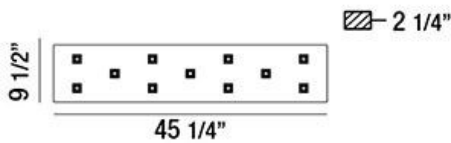

PROJECT INFORMATION

Job Name: Date: Type:

Comments: