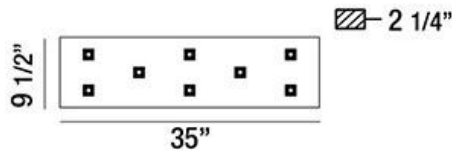

KANO, 35" CEILING MOUNT

PRODUCT DETAILS

No.	:	30314-016
Product Color	:	WHITE
Length	:	35"
Width	:	9.5"
Height	:	2.25"
Weight	:	12.1lbs

LIGHT SOURCE DETAILS

Light Source Type	:	INTEGRATED LED
Input Voltage	:	120V
Bulb Voltage	:	120V
Total Wattage	:	24W
Total Lumen	:	1320lm
Kelvin	:	3000K
CRI	:	80
Dimmable	:	Yes

Options Available

ITEM NO.	FINISH	SHADE
30314-016	WHITE	

TECHNICAL DETAILS

Adjustable Lamp Head	:	No
Location	:	DRY
Approval	:	

PROJECT INFORMATION

 Job Name: Date: Type:

 Comments: