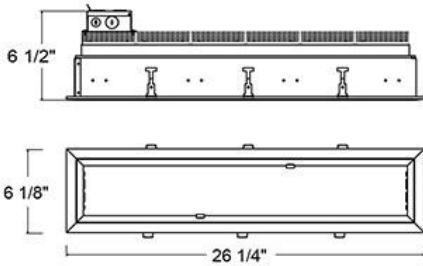

### PRODUCT DETAILS

No.	:	30308-02
Product Color	:	WHITE
Shade / Accent Colour	:	WHITE
Length	:	26.25"
Width	:	6.125"
Height	:	6.5"
Weight	:	7.8lbs

### TECHNICAL DETAILS

Light Direction	:	Down
Adjustable Lamp Head	:	No
Location	:	DAMP
Approval	:	
Title 24	:	Yes
Beam Angle	:	120
Cut Hole Length	:	25.25"
Cut Hole Width	:	5.125"