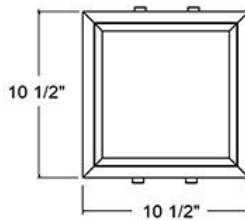

### PRODUCT DETAILS

No.	:	30307-01
Product Color	:	BLACK
Shade / Accent Colour	:	FROSTED
Length	:	10.5"
Width	:	10.5"
Height	:	6.5"
Weight	:	6.2lbs

### TECHNICAL DETAILS

Light Direction	:	Down
Adjustable Lamp Head	:	No
Location	:	DAMP
Approval	:	
Title 24	:	Yes
Beam Angle	:	120
Cut Hole Length	:	9.5"
Cut Hole Width	:	9.5"