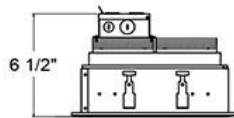

### PRODUCT DETAILS

No.	:	30307-01
Product Color	:	BLACK
Shade / Accent Colour	:	FROSTED
Length	:	10.5"
Width	:	10.5"
Height	:	6.5"
Weight	:	6.2lbs

### TECHNICAL DETAILS

Light Direction	:	Down
Adjustable Lamp Head	:	No
Location	:	DAMP
Approval	:	
Title 24	:	Yes
Beam Angle	:	120
Cut Hole Length	:	9.5"
Cut Hole Width	:	9.5"