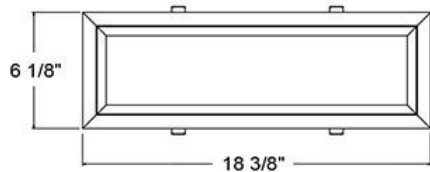

### PRODUCT DETAILS

No.	:	30306-01
Product Color	:	BLACK
Shade / Accent Colour	:	BLACK
Length	:	18.375"
Width	:	6.125"
Height	:	6.5"
Weight	:	6.1lbs

### TECHNICAL DETAILS

Light Direction	:	Down
Adjustable Lamp Head	:	No
Location	:	DAMP
Approval	:	
Title 24	:	Yes
Beam Angle	:	120
Cut Hole Length	:	17.375"
Cut Hole Width	:	5.125"