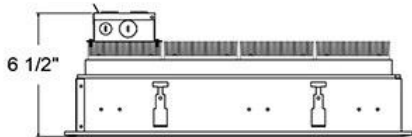

### PRODUCT DETAILS

No.	:	30306-01
Product Color	:	BLACK
Shade / Accent Colour	:	BLACK
Length	:	18.375"
Width	:	6.125"
Height	:	6.5"
Weight	:	6.1lbs

### TECHNICAL DETAILS

Light Direction	:	Down
Adjustable Lamp Head	:	No
Location	:	DAMP
Approval	:	
Title 24	:	Yes
Beam Angle	:	120
Cut Hole Length	:	17.375"
Cut Hole Width	:	5.125"