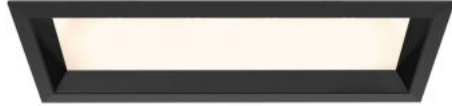

## 30306, 4-LIGHT LINEAR 14.4W LED LENS MULTIPLE

### PRODUCT DETAILS

No.	:	30306-01
Product Color	:	BLACK
Shade / Accent Colour	:	BLACK
Length	:	18.375"
Width	:	6.125"
Height	:	6.5"
Weight	:	6.1lbs