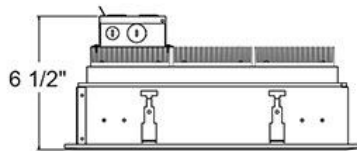

30305, 3-LIGHT 14.4W LED LENS MULTIPLE RECESS

PRODUCT DETAILS

No.	:	30305-01
Product Color	:	BLACK
Shade / Accent Colour	:	BLACK
Length	:	14.5"
Width	:	6.125"
Height	:	6.5"
Weight	:	4lbs

LIGHT SOURCE DETAILS

Light Source Type	:	INTEGRATED LED
Input Voltage	:	120V
Bulb Voltage	:	120V
Socket Type	:	LED
Total Wattage	:	43.2W
Total Lumen	:	3540lm
Kelvin	:	3000K
CRI	:	80
Dimmable	:	Yes

Options Available

ITEM NO.	FINISH	SHADE
30305-01	BLACK	BLACK
30305-02	WHITE	WHITE
30305-0N	PLATINUM	PLATINUM

TECHNICAL DETAILS

Light Direction	:	Down
Adjustable Lamp Head	:	No
Location	:	DAMP
Approval	:	
Title 24	:	Yes
Beam Angle	:	120
Cut Hole Length	:	13.375"
Cut Hole Width	:	5.125"

PROJECT INFORMATION

 Job Name: Date: Type: