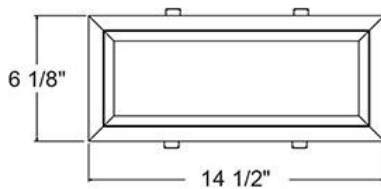

30305, 3-LIGHT 14.4W LED LENS MULTIPLE RECESS

PRODUCT DETAILS

No.	:	30305-01
Product Color	:	BLACK
Shade / Accent Colour	:	BLACK
Length	:	14.5"
Width	:	6.125"
Height	:	6.5"
Weight	:	4lbs

LIGHT SOURCE DETAILS

Light Source Type	:	INTEGRATED LED
Input Voltage	:	120V
Bulb Voltage	:	120V
Socket Type	:	LED
Total Wattage	:	43.2W
Total Lumen	:	3540lm
Kelvin	:	3000K
CRI	:	80
Dimmable	:	Yes

Options Available

ITEM NO.	FINISH	SHADE
30305-01	BLACK	BLACK
30305-02	WHITE	WHITE
30305-0N	PLATINUM	PLATINUM

TECHNICAL DETAILS

Light Direction	:	Down
Adjustable Lamp Head	:	No
Location	:	DAMP
Approval	:	
Title 24	:	Yes
Beam Angle	:	120
Cut Hole Length	:	13.375"
Cut Hole Width	:	5.125"

PROJECT INFORMATION

 Job Name: Date: Type: