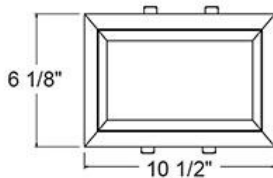

### PRODUCT DETAILS

No.	:	30304-01
Product Color	:	BLACK
Shade / Accent Colour	:	BLACK
Length	:	10.5"
Width	:	6.125"
Height	:	6.5"
Weight	:	3.4lbs

### TECHNICAL DETAILS

Light Direction	:	Down
Adjustable Lamp Head	:	No
Location	:	DAMP
Approval	:	
Title 24	:	Yes
Beam Angle	:	120
Cut Hole Length	:	9.5"
Cut Hole Width	:	5.125"