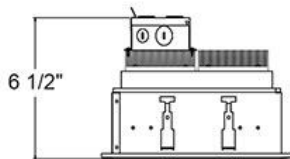

### PRODUCT DETAILS

No.	:	30304-01
Product Color	:	BLACK
Shade / Accent Colour	:	BLACK
Length	:	10.5"
Width	:	6.125"
Height	:	6.5"
Weight	:	3.4lbs

### TECHNICAL DETAILS

Light Direction	:	Down
Adjustable Lamp Head	:	No
Location	:	DAMP
Approval	:	
Title 24	:	Yes
Beam Angle	:	120
Cut Hole Length	:	9.5"
Cut Hole Width	:	5.125"