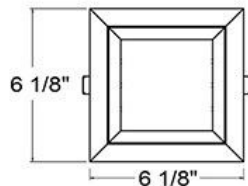

30303, 1-LIGHT 14.4W LED LENS MULTIPLE

PRODUCT DETAILS

No.	:	30303-01
Product Color	:	BLACK
Shade / Accent Colour	:	BLACK
Length	:	6.125"
Width	:	6.125"
Height	:	6.5"
Weight	:	2.2lbs

LIGHT SOURCE DETAILS

TECHNICAL DETAILS

Light Direction	:	Down
Adjustable Lamp Head	:	No
Location	:	DAMP
Approval	:	
Title 24	:	Yes
Beam Angle	:	120
Cut Hole Length	:	5.125"
Cut Hole Width	:	5.125"

PROJECT INFORMATION

 Job Name: Date: Type: