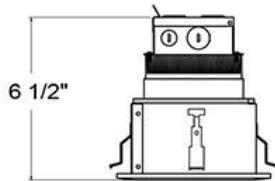

30303, 1-LIGHT 14.4W LED LENS MULTIPLE

PRODUCT DETAILS

No.	:	30303-01
Product Color	:	BLACK
Shade / Accent Colour	:	BLACK
Length	:	6.125"
Width	:	6.125"
Height	:	6.5"
Weight	:	2.2lbs

LIGHT SOURCE DETAILS

TECHNICAL DETAILS

Light Direction	:	Down
Adjustable Lamp Head	:	No
Location	:	DAMP
Approval	:	
Title 24	:	Yes
Beam Angle	:	120
Cut Hole Length	:	5.125"
Cut Hole Width	:	5.125"

PROJECT INFORMATION

 Job Name: Date: Type: