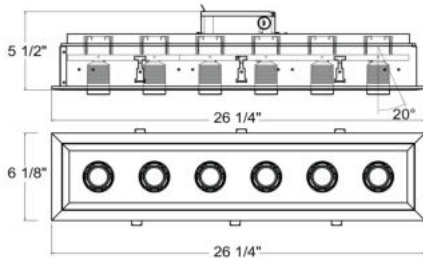

### PRODUCT DETAILS

No.	:	30302-02
Product Color	:	WHITE/BLACK
Shade / Accent Colour	:	FROSTED
Length	:	26.25"
Width	:	6.125"
Height	:	5.5"
Weight	:	11.8lbs

### TECHNICAL DETAILS

Light Direction	:	Down
Adjustable Lamp Head	:	Yes
Location	:	DRY
Approval	:	
Title 24	:	Yes
Beam Angle	:	20
Cut Hole Length	:	25.25"
Cut Hole Width	:	5.125"