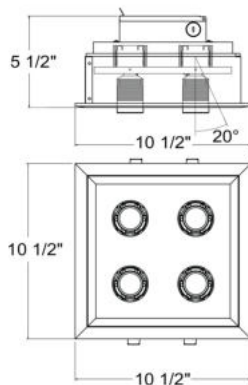

30301, 4-LIGHT 6.3W LED SQUARE PULL DOWN

PRODUCT DETAILS

No.	:	30301-01
Product Color	:	BLACK/BLACK
Shade / Accent Colour	:	FROSTED
Length	:	10.5"
Width	:	10.5"
Height	:	5.5"
Weight	:	7.8lbs

LIGHT SOURCE DETAILS

Light Source Type	:	INTEGRATED LED
Input Voltage	:	120V
Bulb Voltage	:	120V
Socket Type	:	LED
Total Wattage	:	25.2W
Total Lumen	:	1920lm
Kelvin	:	3000K
CRI	:	80
Dimmable	:	Yes

Options Available

ITEM NO.	FINISH	SHADE
30301-01	BLACK/BLACK	FROSTED
30301-02	WHITE/BLACK	FROSTED
30301-0N	PLATINUM/BLACK	FROSTED

TECHNICAL DETAILS

Light Direction	:	Down
Adjustable Lamp Head	:	Yes
Location	:	DRY
Approval	:	
Title 24	:	Yes
Beam Angle	:	20
Cut Hole Length	:	9.5"
Cut Hole Width	:	9.5"

PROJECT INFORMATION

 Job Name: Date: Type: