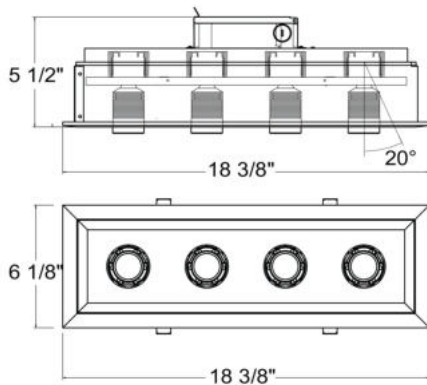

30300, 4-LIGHT 6.3W LED LINEAR PULLDOWN

PRODUCT DETAILS

| | | |
|-----------------------|---|-------------|
| No. | : | 30300-01 |
| Product Color | : | BLACK/BLACK |
| Shade / Accent Colour | : | BLACK |
| Length | : | 18.375" |
| Width | : | 6.125" |
| Height | : | 5.5" |
| Weight | : | 7.8lbs |

LIGHT SOURCE DETAILS

| | | |
|-------------------|---|----------------|
| Light Source Type | : | INTEGRATED LED |
| Input Voltage | : | 120V |
| Bulb Voltage | : | 120V |
| Socket Type | : | LED |
| Total Wattage | : | 25.2W |
| Total Lumen | : | 1920lm |
| Kelvin | : | 3000K |
| CRI | : | 80 |
| Dimmable | : | Yes |

| | | |
|-----------------------|---|---|
| Light Direction | : | Down |
| Adjustable Lamp Head | : | Yes |
| Location | : | DRY |
| Approval | : |  |
| Title 24 | : | Yes |
| Beam Angle | : | 20 |
| Horizontal Adjustment | : | 0-20 |
| Cut Hole Length | : | 17.375" |
| Cut Hole Width | : | 5.125" |