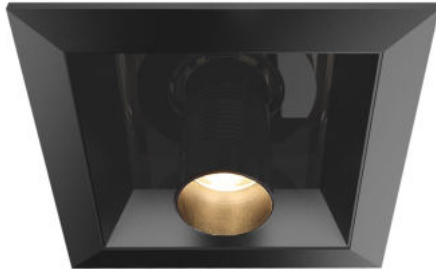

## 30297, 1-LIGHT 6.3W LED PULLDOWN RECESS

### PRODUCT DETAILS

No.	:	30297-01
Product Color	:	BLACK/BLACK
Shade / Accent Colour	:	FROSTED
Length	:	6.125"
Width	:	6.125"
Height	:	5.375"
Weight	:	2lbs

### LIGHT SOURCE DETAILS

Light Source Type	:	INTEGRATED LED
Input Voltage	:	120V
Bulb Voltage	:	120V
Socket Type	:	LED
Total Wattage	:	6.3W
Total Lumen	:	480lm
Kelvin	:	3000K
CRI	:	80
Dimmable	:	Yes

### TECHNICAL DETAILS

Light Direction	:	Down
Driver	:	ES 700MA 9V
Adjustable Lamp Head	:	Yes
Location	:	DRY
Approval	:	
Title 24	:	Yes
Beam Angle	:	20
Cut Hole Length	:	5.125"
Cut Hole Width	:	5.125"