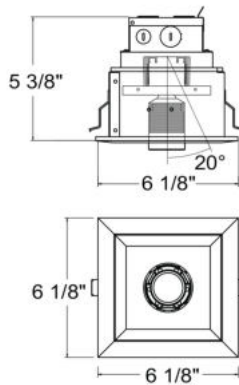

### PRODUCT DETAILS

No.	:	30297-01
Product Color	:	BLACK/BLACK
Shade / Accent Colour	:	FROSTED
Length	:	6.125"
Width	:	6.125"
Height	:	5.375"
Weight	:	2lbs

### TECHNICAL DETAILS

Light Direction	:	Down
Driver	:	ES 700MA 9V
Adjustable Lamp Head	:	Yes
Location	:	DRY
Approval	:	
Title 24	:	Yes
Beam Angle	:	20
Cut Hole Length	:	5.125"
Cut Hole Width	:	5.125"