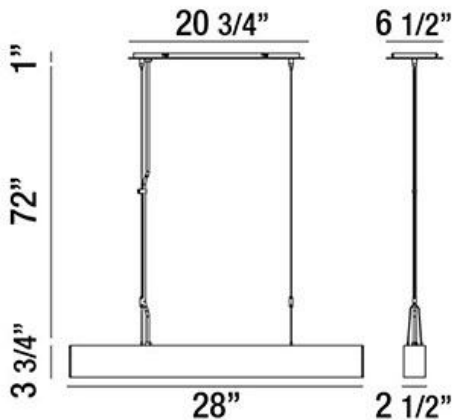

NISS, 28" LINEAR PENDANT

PRODUCT DETAILS

No.	:	30295-018
Product Color	:	BLACK
Product Material	:	METAL
Shade / Accent Colour	:	BLACK
Shade / Accent Material	:	METAL
Length	:	28"
Width	:	2.5"
Height	:	3.75"
Overall Height	:	76.75"
Weight	:	4.4lbs

LIGHT SOURCE DETAILS

Light Source Type	:	INTEGRATED LED
Input Voltage	:	120V
Bulb Voltage	:	120V
Socket Type	:	LED
Total Wattage	:	18W
Total Lumen	:	940lm
Kelvin	:	3000K
CRI	:	80+
Dimmable	:	Yes

Options Available

ITEM NO.	FINISH	SHADE
30295-018	BLACK	BLACK

TECHNICAL DETAILS

Light Direction	:	Down
Hanging Support Type	:	AIRCRAFT CABLE
Hanging Support Length	:	72"
Canopy / Backplate Length	:	20.75"
Canopy / Backplate Height	:	1"
Canopy / Backplate Width	:	6.5"
Adjustable Lamp Head	:	Yes
Location	:	DRY
Approval	:	