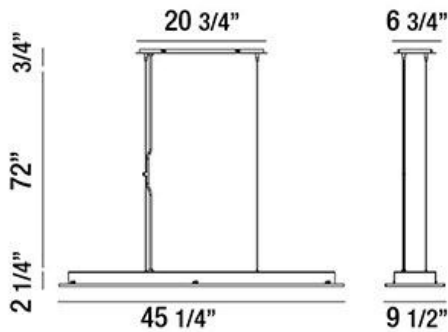

KANO, 45" LINEAR PENDANT

PRODUCT DETAILS

No.	:	30293-014
Product Color	:	WHITE
Length	:	45.25"
Width	:	9.5"
Height	:	2.25"
Overall Height	:	75"
Weight	:	16.9lbs

LIGHT SOURCE DETAILS

Light Source Type	:	INTEGRATED LED
Input Voltage	:	120V
Bulb Voltage	:	120V
Total Wattage	:	33W
Total Lumen	:	1815lm
Kelvin	:	3000K
CRI	:	80
Dimmable	:	Yes

Options Available

ITEM NO.	FINISH	SHADE
30293-014	WHITE	

TECHNICAL DETAILS

Light Direction	:	Down
Hanging Support Type	:	AIRCRAFT CABLE
Hanging Support Length	:	72"
Canopy / Backplate Length	:	20.75"
Canopy / Backplate Height	:	0.75"
Canopy / Backplate Width	:	6.75"
Adjustable Lamp Head	:	No
Location	:	DRY
Approval	:	