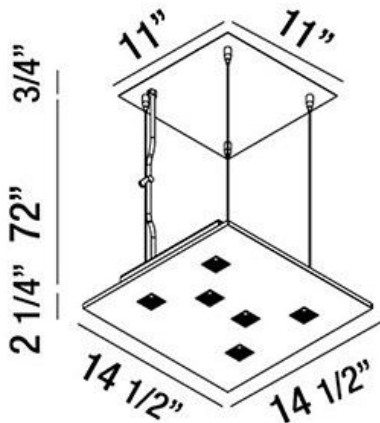

KANO, 14" SQUARE PENDANT

PRODUCT DETAILS

No.	:	30290-013
Product Color	:	WHITE
Length	:	14.5"
Width	:	14.5"
Height	:	2.25"
Overall Height	:	75"
Weight	:	13.6lbs

LIGHT SOURCE DETAILS

Light Source Type	:	INTEGRATED LED
Input Voltage	:	120V
Bulb Voltage	:	120V
Total Wattage	:	18W
Total Lumen	:	990lm
Kelvin	:	3000K
CRI	:	80
Dimmable	:	Yes

Options Available

ITEM NO.	FINISH	SHADE
30290-013	WHITE	

TECHNICAL DETAILS

Light Direction	:	Down
Hanging Support Type	:	AIRCRAFT CABLE
Hanging Support Length	:	72"
Canopy / Backplate Length	:	11"
Canopy / Backplate Height	:	0.75"
Canopy / Backplate Width	:	11"
Adjustable Lamp Head	:	No
Location	:	DRY
Approval	:	