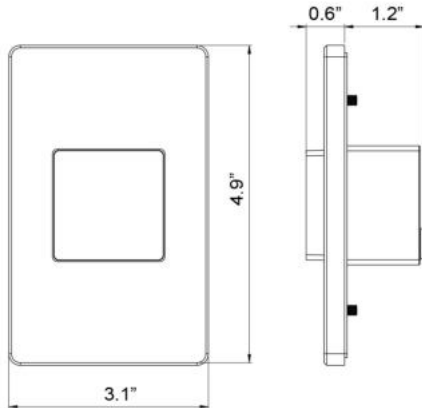

30287, 3.3W LED INWALL

PRODUCT DETAILS

No.	:	30287-013
Product Color	:	WHITE
Shade / Accent Colour	:	CLEAR
Width	:	3"
Height	:	5"
Ext	:	1.75"
Weight	:	1.9lbs

LIGHT SOURCE DETAILS

Light Source Type	:	INTEGRATED LED
Input Voltage	:	120V
Bulb Voltage	:	120V
Socket Type	:	LED
Total Wattage	:	3W
Total Lumen	:	120lm
Kelvin	:	3000K
CRI	:	80

Options Available

ITEM NO.	FINISH	SHADE
30287-013	WHITE	CLEAR
30287-020	BLACK	CLEAR

TECHNICAL DETAILS

Driver	:	Electronic driver 120V 50/60Hz
Adjustable Lamp Head	:	No
IP Rating	:	54
Location	:	WET
Approval	:	
Title 24	:	Yes