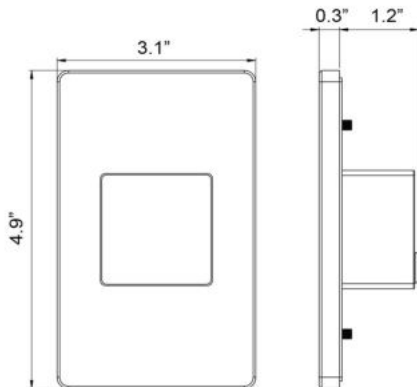

30286, OUTDOOR INWALL, 3.3W LED

PRODUCT DETAILS

No.	:	30286-016
Product Color	:	WHITE
Shade / Accent Colour	:	OPAL WHITE
Width	:	3"
Height	:	5"
Ext	:	1.5"
Weight	:	0.5lbs

LIGHT SOURCE DETAILS

Light Source Type	:	INTEGRATED LED
Input Voltage	:	120V
Bulb Voltage	:	120V
Socket Type	:	LED
Total Wattage	:	3W
Total Lumen	:	120lm
Kelvin	:	3000K
CRI	:	80

Options Available

ITEM NO.	FINISH	SHADE
30286-016	WHITE	OPAL WHITE
30286-023	BLACK	OPAL WHITE

TECHNICAL DETAILS

Driver	:	Electronic driver 120V 50/60Hz
Adjustable Lamp Head	:	No
IP Rating	:	54
Location	:	WET
Approval	:	
Title 24	:	Yes