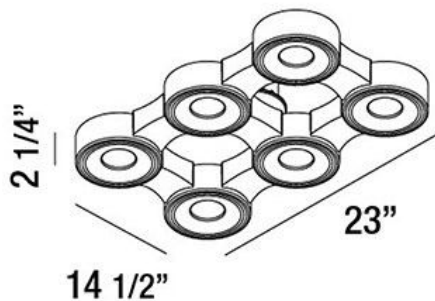

STAVRO, 23" CEILING MOUNT

PRODUCT DETAILS

No.	:	30278-011
Product Color	:	WHITE
Length	:	23"
Width	:	14.5"
Height	:	2.25"
Weight	:	17.6lbs

LIGHT SOURCE DETAILS

Light Source Type	:	INTEGRATED LED
Input Voltage	:	120V
Bulb Voltage	:	120V
Total Wattage	:	324W
Total Lumen	:	3600lm
Kelvin	:	3000K
CRI	:	80
Dimmable	:	Yes

Options Available

ITEM NO.	FINISH	SHADE
30278-011	WHITE	

TECHNICAL DETAILS

Adjustable Lamp Head	:	No
Location	:	DRY
Approval	:	
Beam Angle	:	120

PROJECT INFORMATION

 Job Name: Date: Type:

 Comments: