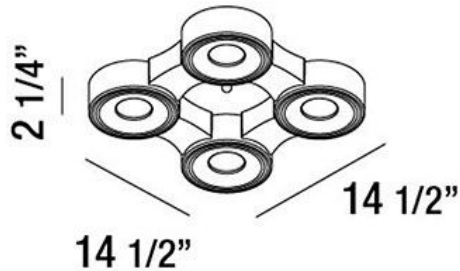

STAVRO, 15" CEILING MOUNT

PRODUCT DETAILS

No.	:	30277-014
Product Color	:	WHITE
Length	:	14.5"
Width	:	14.5"
Height	:	2.25"
Weight	:	9lbs

LIGHT SOURCE DETAILS

Light Source Type	:	INTEGRATED LED
Input Voltage	:	120V
Bulb Voltage	:	120V
Total Wattage	:	36W
Total Lumen	:	2400lm
Kelvin	:	3000K
CRI	:	80
Dimmable	:	Yes

Options Available

ITEM NO.	FINISH	SHADE
30277-014	WHITE	

TECHNICAL DETAILS

Adjustable Lamp Head	:	No
Location	:	DRY
Approval	:	
Beam Angle	:	120

PROJECT INFORMATION

 Job Name: Date: Type:

 Comments: