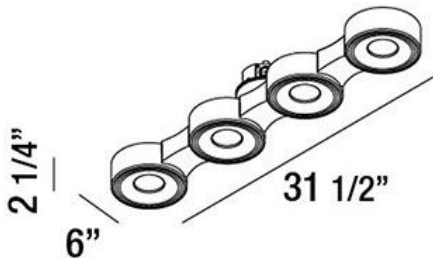

STAVRO, 32" CEILING MOUNT

PRODUCT DETAILS

No.	:	30276-017
Product Color	:	WHITE
Length	:	31.5"
Width	:	6"
Height	:	2.25"
Weight	:	8lbs

LIGHT SOURCE DETAILS

Light Source Type	:	INTEGRATED LED
Input Voltage	:	120V
Bulb Voltage	:	120V
Total Wattage	:	36W
Total Lumen	:	2400lm
Kelvin	:	3000K
CRI	:	80
Dimmable	:	Yes

Options Available

ITEM NO.	FINISH	SHADE
30276-017	WHITE	

TECHNICAL DETAILS

Adjustable Lamp Head	:	No
Location	:	DRY
Approval	:	
Beam Angle	:	120

PROJECT INFORMATION

Job Name: Date: Type:

Comments: