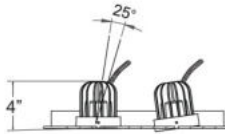

30237, 4-LIGHT LED DOWNLIGHT SQUARE

PRODUCT DETAILS

No.	:	30237-02
Product Color	:	WHITE
Length	:	12"
Width	:	12"
Height	:	4"

LIGHT SOURCE DETAILS

Light Source Type	:	INTEGRATED LED
Input Voltage	:	120V
Bulb Voltage	:	120V
Socket Type	:	LED
Total Wattage	:	48W
Total Lumen	:	3800lm
Kelvin	:	3000K
CRI	:	80+
Dimmable	:	Yes

Options Available

ITEM NO.	FINISH	SHADE
30237-02	WHITE	

TECHNICAL DETAILS

Light Direction	:	Down
Adjustable Lamp Head	:	Yes
Location	:	DRY
Title 24	:	Yes
Beam Angle	:	40
Cut Hole Length	:	9.5"
Cut Hole Width	:	9.5"