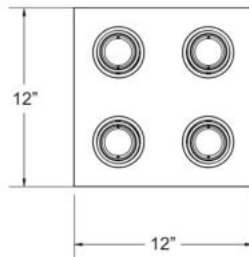

30237, 4-LIGHT LED DOWNLIGHT SQUARE

PRODUCT DETAILS

No.	:	30237-02
Product Color	:	WHITE
Length	:	12"
Width	:	12"
Height	:	4"

LIGHT SOURCE DETAILS

Light Source Type	:	INTEGRATED LED
Input Voltage	:	120V
Bulb Voltage	:	120V
Socket Type	:	LED
Total Wattage	:	48W
Total Lumen	:	3800lm
Kelvin	:	3000K
CRI	:	80+
Dimmable	:	Yes

Options Available

ITEM NO.	FINISH	SHADE
30237-02	WHITE	

TECHNICAL DETAILS

Light Direction	:	Down
Adjustable Lamp Head	:	Yes
Location	:	DRY
Title 24	:	Yes
Beam Angle	:	40
Cut Hole Length	:	9.5"
Cut Hole Width	:	9.5"