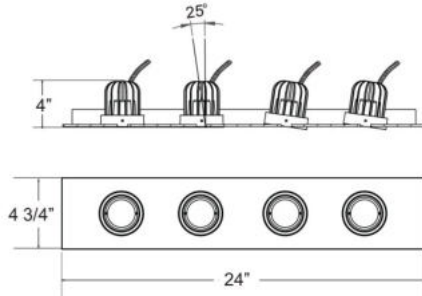

30236, 4-LIGHT LED RECESSED DOWNLIGHT

PRODUCT DETAILS

No.	:	30236-02
Product Color	:	WHITE
Length	:	24"
Width	:	4.75"
Height	:	4"

LIGHT SOURCE DETAILS

Light Source Type	:	INTEGRATED LED
Input Voltage	:	120V
Bulb Voltage	:	120V
Socket Type	:	LED
Total Wattage	:	48W
Total Lumen	:	3800lm
Kelvin	:	3000K
CRI	:	80+
Dimmable	:	Yes

Options Available

ITEM NO.	FINISH	SHADE
30236-02	WHITE	

TECHNICAL DETAILS

Light Direction	:	Down
Adjustable Lamp Head	:	Yes
Location	:	DRY
Title 24	:	Yes
Beam Angle	:	40
Cut Hole Length	:	23.25"
Cut Hole Width	:	4.125"