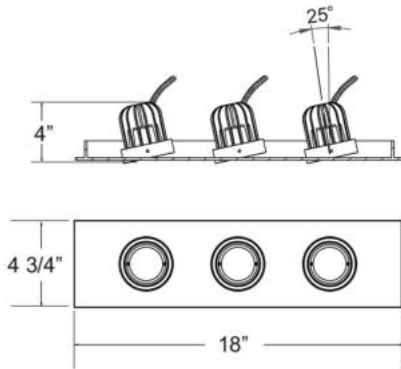

30235, 3-LIGHT LED DOWNLIGHT

PRODUCT DETAILS

No.	:	30235-02
Product Color	:	WHITE
Length	:	18"
Width	:	4.75"
Height	:	4"

LIGHT SOURCE DETAILS

Light Source Type	:	INTEGRATED LED
Input Voltage	:	120V
Bulb Voltage	:	120V
Socket Type	:	LED
Total Wattage	:	36W
Total Lumen	:	2850lm
Kelvin	:	3000K
CRI	:	80+
Dimmable	:	Yes

Options Available

ITEM NO.	FINISH	SHADE
30235-02	WHITE	

TECHNICAL DETAILS

Light Direction	:	Down
Adjustable Lamp Head	:	Yes
Location	:	DRY
Approval	:	
Title 24	:	Yes
Beam Angle	:	40
Cut Hole Length	:	17.25"
Cut Hole Width	:	4.125"