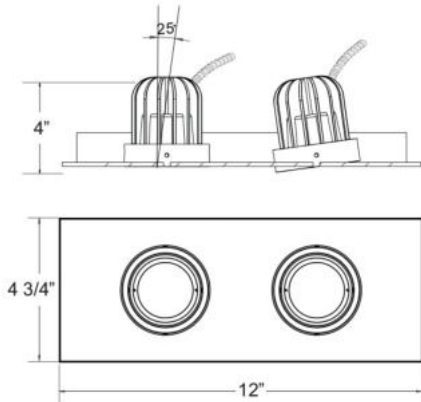

30234, 2-LIGHT LED RECESSED DOWNLIGHT

PRODUCT DETAILS

No.	:	30234-02
Product Color	:	WHITE
Length	:	12"
Width	:	4.75"
Height	:	4"

LIGHT SOURCE DETAILS

Light Source Type	:	INTEGRATED LED
Input Voltage	:	120V
Bulb Voltage	:	120V
Socket Type	:	LED
Total Wattage	:	24W
Total Lumen	:	1900lm
Kelvin	:	3000K
CRI	:	80+
Dimmable	:	Yes

Options Available

ITEM NO.	FINISH	SHADE
30234-02	WHITE	

TECHNICAL DETAILS

Light Direction	:	Down
Adjustable Lamp Head	:	No
Location	:	DRY
Approval	:	
Title 24	:	Yes
Beam Angle	:	40
Cut Hole Length	:	11"
Cut Hole Width	:	4.125"