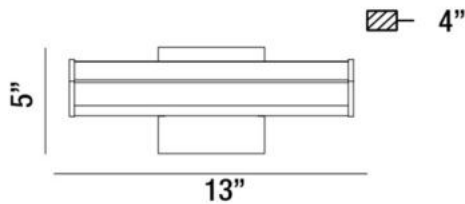

### PRODUCT DETAILS

No.	:	30195-011
Product Color	:	ALUMINUM
Product Material	:	METAL
Shade / Accent Colour	:	WHITE
Shade / Accent Material	:	ACRYLIC
Width	:	13"
Height	:	5"
Ext	:	4"
Weight	:	2.1lbs

### TECHNICAL DETAILS

Canopy / Backplate Length	:	4.31"
Canopy / Backplate Height	:	1.25"
Canopy / Backplate Width	:	4.31"
Adjustable Lamp Head	:	No
Mounting	:	Up or Down
Location	:	DRY
Approval	:	