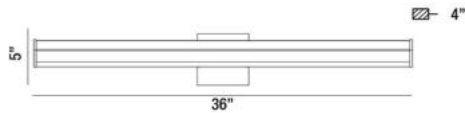

ARCO, WALL MOUNT

PRODUCT DETAILS

No.	:	30194-014
Product Color	:	ALUMINUM
Product Material	:	METAL
Shade / Accent Colour	:	WHITE
Shade / Accent Material	:	ACRYLIC
Width	:	36"
Height	:	5"
Ext	:	4"
Weight	:	3.8lbs

LIGHT SOURCE DETAILS

Light Source Type	:	INTEGRATED LED
Input Voltage	:	120V
Bulb Voltage	:	120V
Total Wattage	:	16W
Total Lumen	:	1450lm
Kelvin	:	3000K
CRI	:	80+
Dimmable	:	Yes

Options Available

ITEM NO.	FINISH	SHADE
30194-014	ALUMINUM	WHITE

TECHNICAL DETAILS

Canopy / Backplate Length	:	4.34"
Canopy / Backplate Height	:	1.18"
Canopy / Backplate Width	:	4.34"
Adjustable Lamp Head	:	No
Mounting	:	Up or Down
Location	:	DRY
Approval	:	

PROJECT INFORMATION