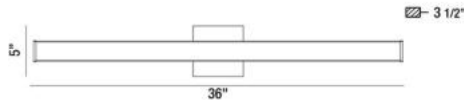

KELVIN, WALL MOUNT

PRODUCT DETAILS

No.	:	30192-010
Product Color	:	ALUMINUM
Product Material	:	METAL
Shade / Accent Colour	:	WHITE
Shade / Accent Material	:	ACRYLIC
Width	:	36"
Height	:	5"
Ext	:	3.5"
Weight	:	3.2lbs

LIGHT SOURCE DETAILS

Light Source Type	:	INTEGRATED LED
Input Voltage	:	120V
Bulb Voltage	:	120V
Total Wattage	:	16W
Total Lumen	:	1450lm
Kelvin	:	3000K
CRI	:	80+
Dimmable	:	Yes

Options Available

ITEM NO.	FINISH	SHADE
30192-010	ALUMINUM	WHITE

TECHNICAL DETAILS

Canopy / Backplate Length	:	4.31"
Canopy / Backplate Height	:	1.25"
Canopy / Backplate Width	:	4.31"
Adjustable Lamp Head	:	No
Mounting	:	Up or Down
Location	:	DRY
Approval	:	

PROJECT INFORMATION