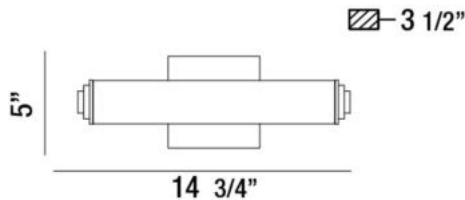

RAY, WALL MOUNT

PRODUCT DETAILS

No.	:	30191-013
Product Color	:	ALUMINUM
Product Material	:	METAL
Shade / Accent Colour	:	WHITE
Shade / Accent Material	:	ACRYLIC
Width	:	14.75"
Height	:	5"
Ext	:	3.5"
Weight	:	2.2lbs

LIGHT SOURCE DETAILS

Light Source Type	:	INTEGRATED LED
Input Voltage	:	120V
Bulb Voltage	:	120V
Total Wattage	:	8W
Total Lumen	:	680lm
Kelvin	:	3000K
CRI	:	80+
Dimmable	:	Yes

Options Available

ITEM NO.	FINISH	SHADE
30191-013	ALUMINUM	WHITE

TECHNICAL DETAILS

Canopy / Backplate Length	:	4.31"
Canopy / Backplate Height	:	1.25"
Canopy / Backplate Width	:	4.31"
Adjustable Lamp Head	:	No
Mounting	:	Up or Down
Location	:	DRY
Approval	:	

PROJECT INFORMATION