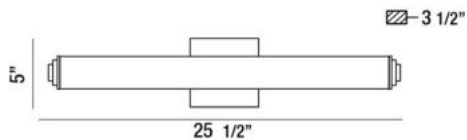

RAY, WALL MOUNT

PRODUCT DETAILS

No.	:	30190-016
Product Color	:	ALUMINUM
Product Material	:	METAL
Shade / Accent Colour	:	WHITE
Shade / Accent Material	:	ACRYLIC
Width	:	25.5"
Height	:	5"
Ext	:	3.5"
Weight	:	3.6lbs

LIGHT SOURCE DETAILS

Light Source Type	:	INTEGRATED LED
Input Voltage	:	120V
Bulb Voltage	:	120V
Total Wattage	:	10W
Total Lumen	:	1020lm
Kelvin	:	3000K
CRI	:	80+
Dimmable	:	Yes

Options Available

ITEM NO.	FINISH	SHADE
30190-016	ALUMINUM	WHITE

TECHNICAL DETAILS

Canopy / Backplate Length	:	4.31"
Canopy / Backplate Height	:	1.25"
Canopy / Backplate Width	:	4.31"
Adjustable Lamp Head	:	No
Mounting	:	Up or Down
Location	:	DRY
Approval	:	

PROJECT INFORMATION