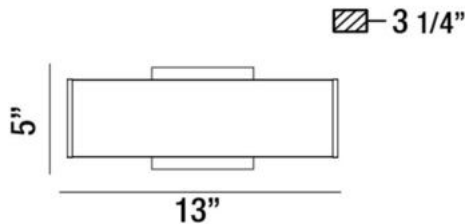

AIM, WALL MOUNT

PRODUCT DETAILS

No.	:	30188-013
Product Color	:	ALUMINUM
Product Material	:	METAL
Shade / Accent Colour	:	WHITE
Shade / Accent Material	:	ACRYLIC
Width	:	13"
Height	:	5"
Ext	:	3.25"
Weight	:	1.7lbs

LIGHT SOURCE DETAILS

Light Source Type	:	INTEGRATED LED
Input Voltage	:	120V
Bulb Voltage	:	120V
Total Wattage	:	9W
Total Lumen	:	850lm
Kelvin	:	3000K
CRI	:	80+
Dimmable	:	Yes

Options Available

ITEM NO.	FINISH	SHADE
30188-013	ALUMINUM	WHITE

TECHNICAL DETAILS

Canopy / Backplate Length	:	4.31"
Canopy / Backplate Height	:	1.25"
Canopy / Backplate Width	:	4.31"
Adjustable Lamp Head	:	No
Mounting	:	Up or Down
Location	:	DRY
Approval	:	

PROJECT INFORMATION