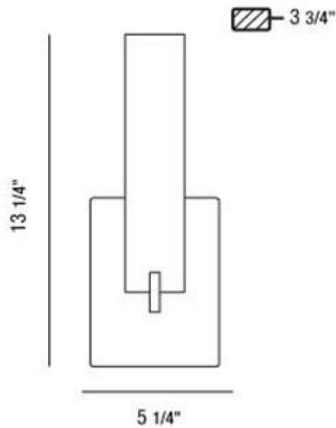

ZUMA, WALL MOUNT

PRODUCT DETAILS

No.	:	30181-014
Product Color	:	CHROME
Product Material	:	METAL
Shade / Accent Colour	:	FROSTED
Shade / Accent Material	:	GLASS
Width	:	5.25"
Height	:	13.25"
Ext	:	3.75"
Weight	:	2.5lbs

LIGHT SOURCE DETAILS

Light Source Type	:	INTEGRATED LED
Input Voltage	:	120V
Bulb Voltage	:	120V
Total Wattage	:	8W
Total Lumen	:	720lm
Kelvin	:	3200K
CRI	:	90+
Dimmable	:	Yes

Options Available

ITEM NO.	FINISH	SHADE
30181-014	CHROME	FROSTED
30181-021	SATIN NICKEL	FROSTED

TECHNICAL DETAILS

Canopy / Backplate Length	:	4.34"
Canopy / Backplate Height	:	1.187"
Canopy / Backplate Width	:	4.34"
Adjustable Lamp Head	:	No
Mounting	:	Up
Location	:	DRY
Approval	:	

PROJECT INFORMATION