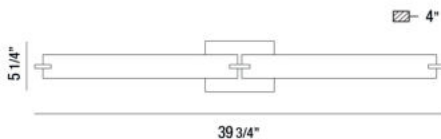

ZUMA, WALL MOUNT

PRODUCT DETAILS

No.	:	30180-017
Product Color	:	CHROME
Product Material	:	METAL
Shade / Accent Colour	:	FROSTED
Shade / Accent Material	:	GLASS
Width	:	39.75"
Height	:	5.25"
Ext	:	4"
Weight	:	5.5lbs

LIGHT SOURCE DETAILS

Light Source Type	:	INTEGRATED LED
Input Voltage	:	120V
Bulb Voltage	:	120V
Total Wattage	:	30W
Total Lumen	:	2700lm
Kelvin	:	3200K
CRI	:	80+
Dimmable	:	Yes

Options Available

ITEM NO.	FINISH	SHADE
30180-017	CHROME	FROSTED
30180-024	SATIN NICKEL	FROSTED

TECHNICAL DETAILS

Canopy / Backplate Length	:	7.09"
Canopy / Backplate Height	:	1.187"
Canopy / Backplate Width	:	4.34"
Adjustable Lamp Head	:	No
Mounting	:	Up or Down
Location	:	DRY
Approval	:	

PROJECT INFORMATION