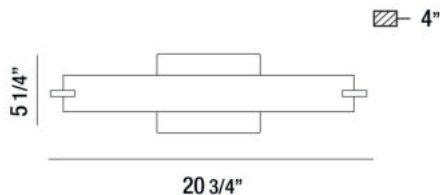

PROJECT INFORMATION

Job Name: Date: Type:

Comments: