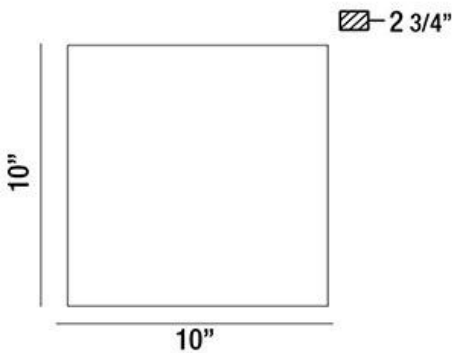

FORM, WALL MOUNT

PRODUCT DETAILS

No.	:	30172-012
Product Color	:	ALUMINUM
Product Material	:	ALUMINUM
Shade / Accent Colour	:	WHITE
Shade / Accent Material	:	ACRYLIC
Width	:	10"
Height	:	10"
Ext	:	2.75"
Weight	:	3.5lbs

LIGHT SOURCE DETAILS

Light Source Type	:	INTEGRATED LED
Input Voltage	:	120V
Bulb Voltage	:	120V
Total Wattage	:	8.6W
Total Lumen	:	774lm
Kelvin	:	3000K
CRI	:	80+
Dimmable	:	Yes

Options Available

ITEM NO.	FINISH	SHADE
30172-012	ALUMINUM	WHITE

TECHNICAL DETAILS

Canopy / Backplate Length	:	8"
Canopy / Backplate Height	:	0.75"
Canopy / Backplate Width	:	8"
Adjustable Lamp Head	:	No
Location	:	DRY
Approval	:	

PROJECT INFORMATION

 Job Name: Date: Type: