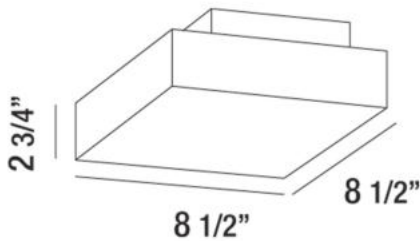

PROJECT INFORMATION

Job Name: Date: Type:

Comments: