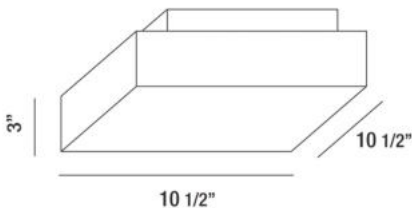

MONTI, 11" CEILING MOUNT

PRODUCT DETAILS

No.	:	30169-012
Product Color	:	SATIN NICKEL
Shade / Accent Colour	:	OPAL WHITE GLASS
Length	:	10.5"
Width	:	10.5"
Height	:	3"

LIGHT SOURCE DETAILS

Light Source Type	:	INTEGRATED LED
Input Voltage	:	120V
Bulb Voltage	:	120V
Total Wattage	:	18W
Total Lumen	:	1580lm
Kelvin	:	3000K
CRI	:	80
Dimmable	:	Yes

Options Available

ITEM NO.	FINISH	SHADE
30169-012	SATIN NICKEL	OPAL WHITE GLASS

TECHNICAL DETAILS

Adjustable Lamp Head	:	No
Location	:	DRY
Approval	:	

PROJECT INFORMATION

 Job Name: Date: Type:

 Comments: